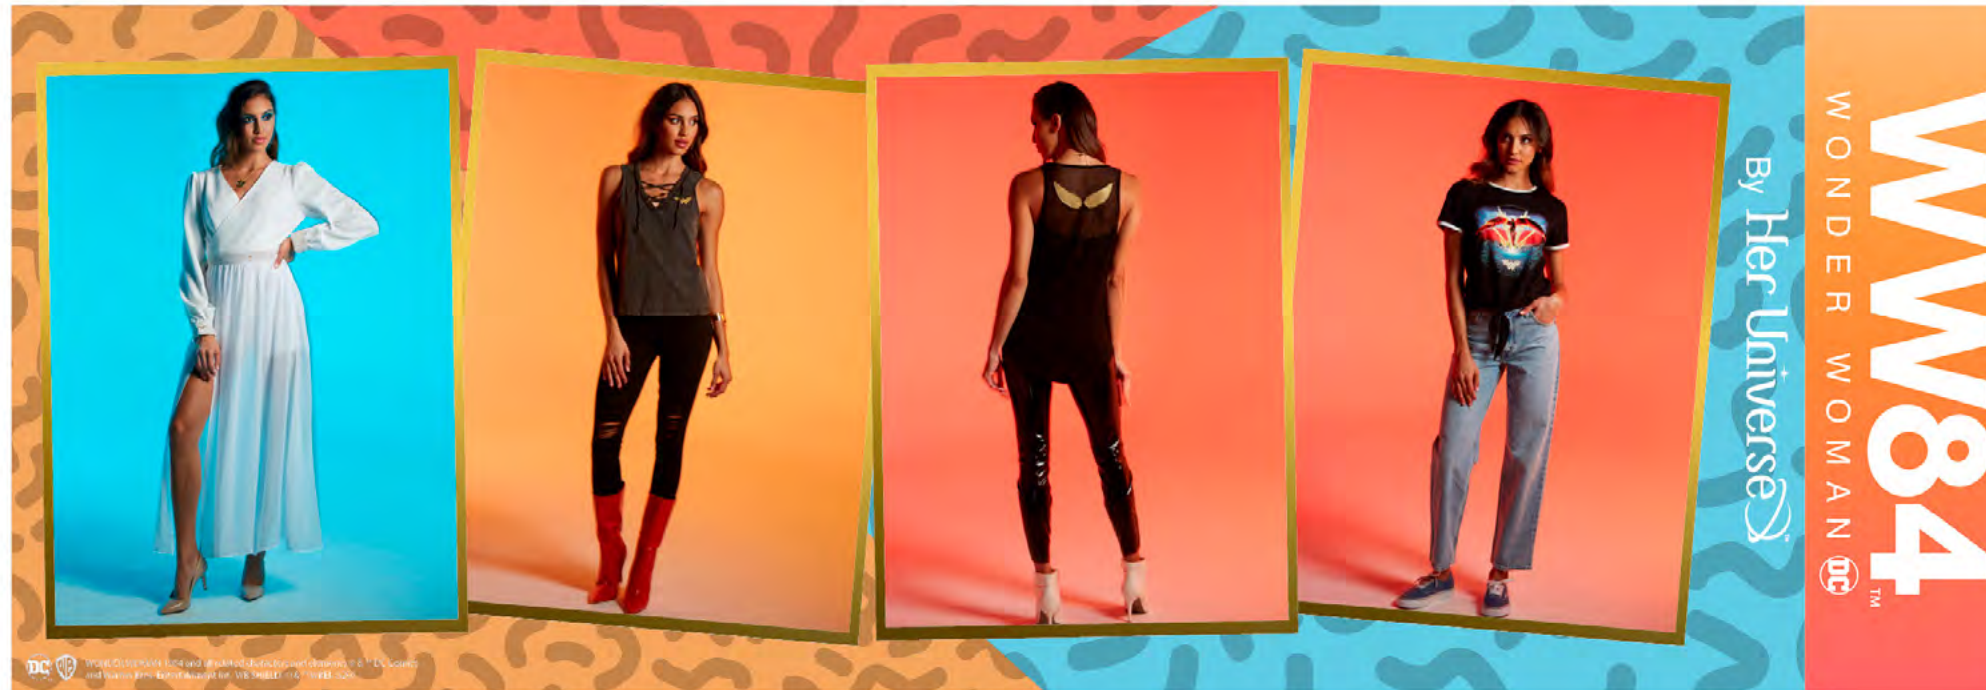

DESIGNER:  
SARAH HAMBLY

SHOP NOW

**WW84** (414x550)  
HOMEPAGE HERO

**WW84** (908x550)  
HOMEPAGE 2/3 HERO

**WW84** (908x550)  
HOMEPAGE 2/3 HERO

**WW84** (1100x400)  
Look Book Desktop

**WW84** (1100x400)  
Look Book Desktop