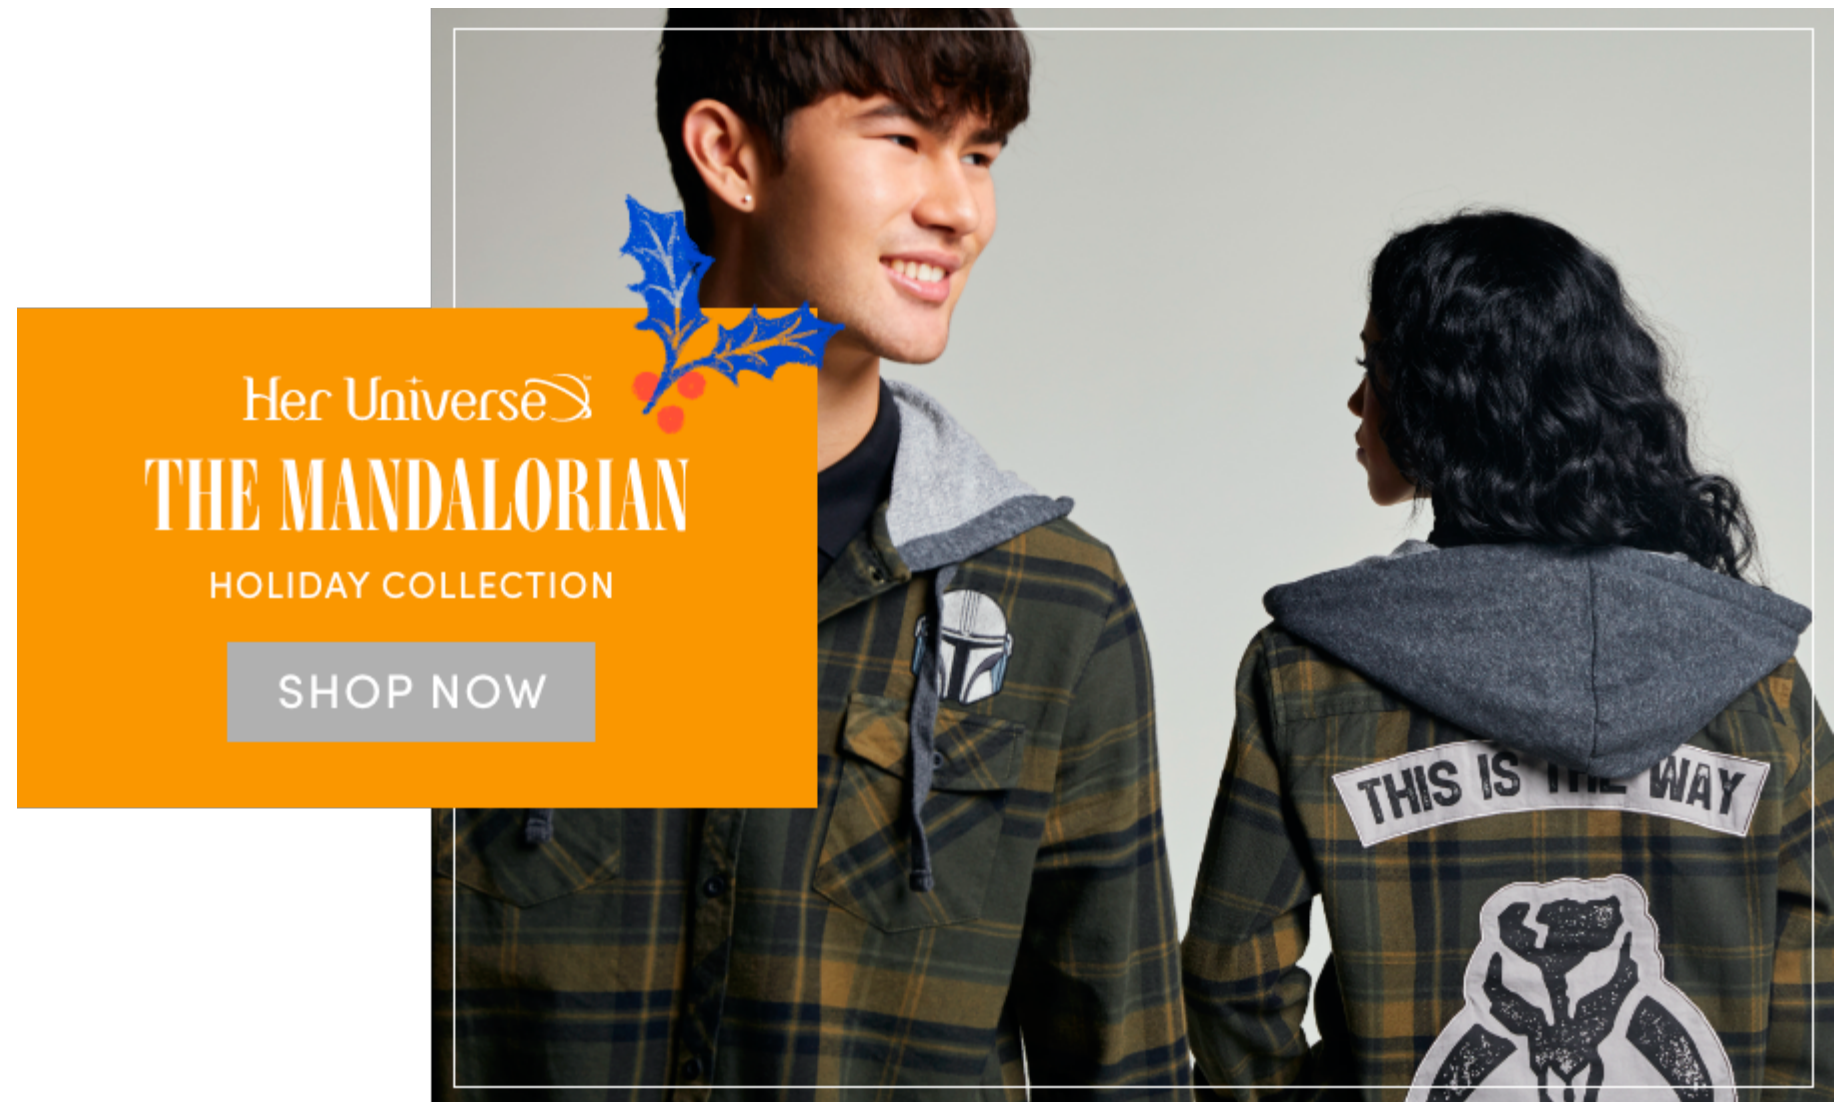

HOLIDAY 2020 (908x550)
DESKTOP 2:3 GRID - THE MANDALORIAN