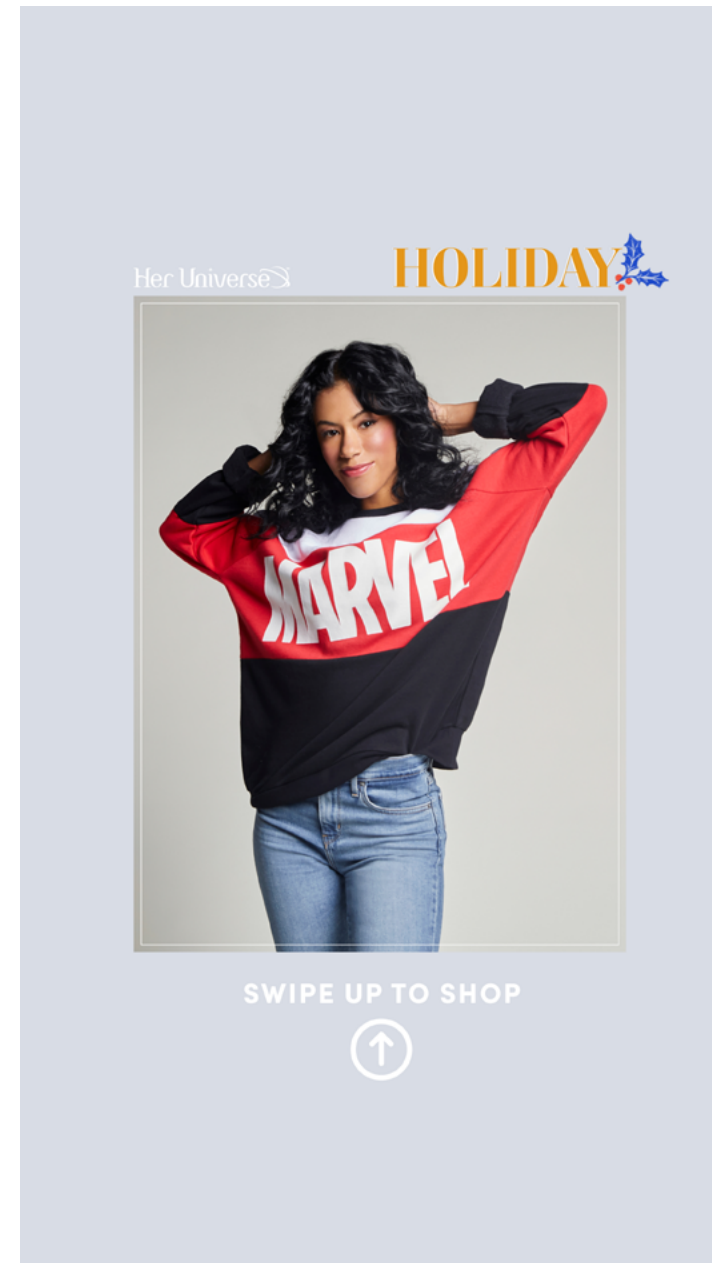

HOLIDAY 2020 (1080x1920)
INSTAGRAM STORY