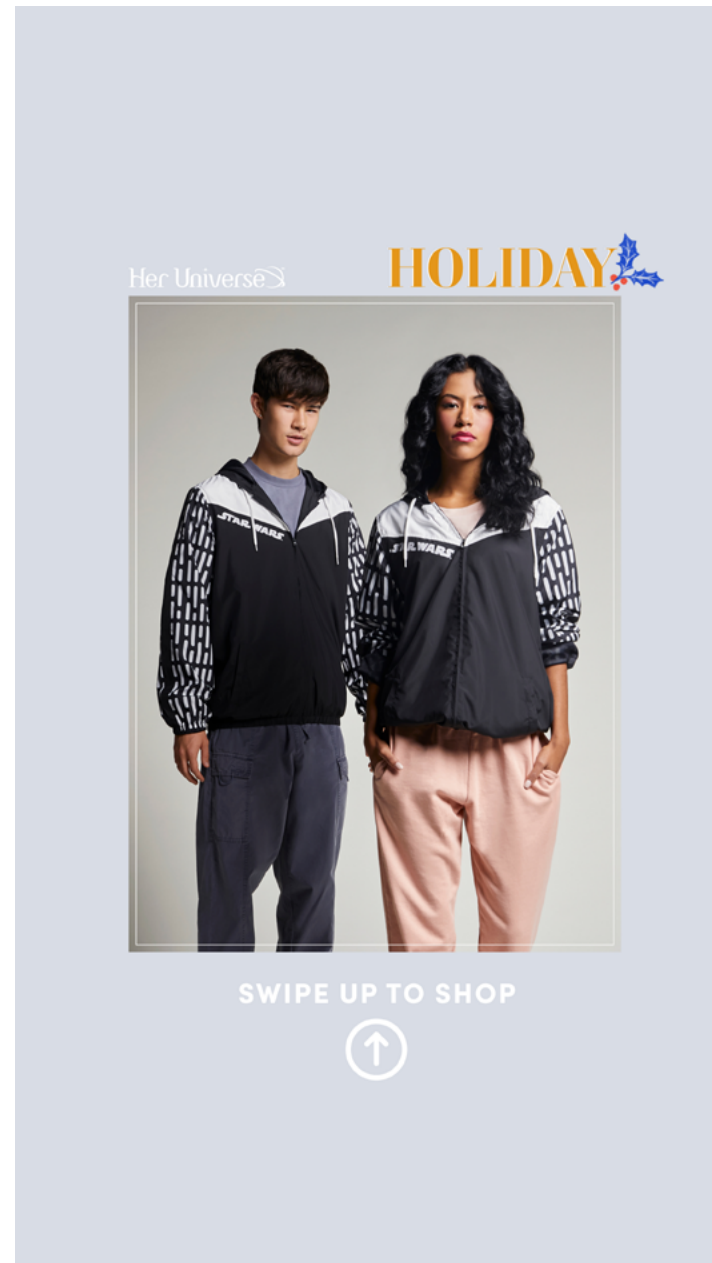

HOLIDAY 2020 (1080x1920)
INSTAGRAM STORY