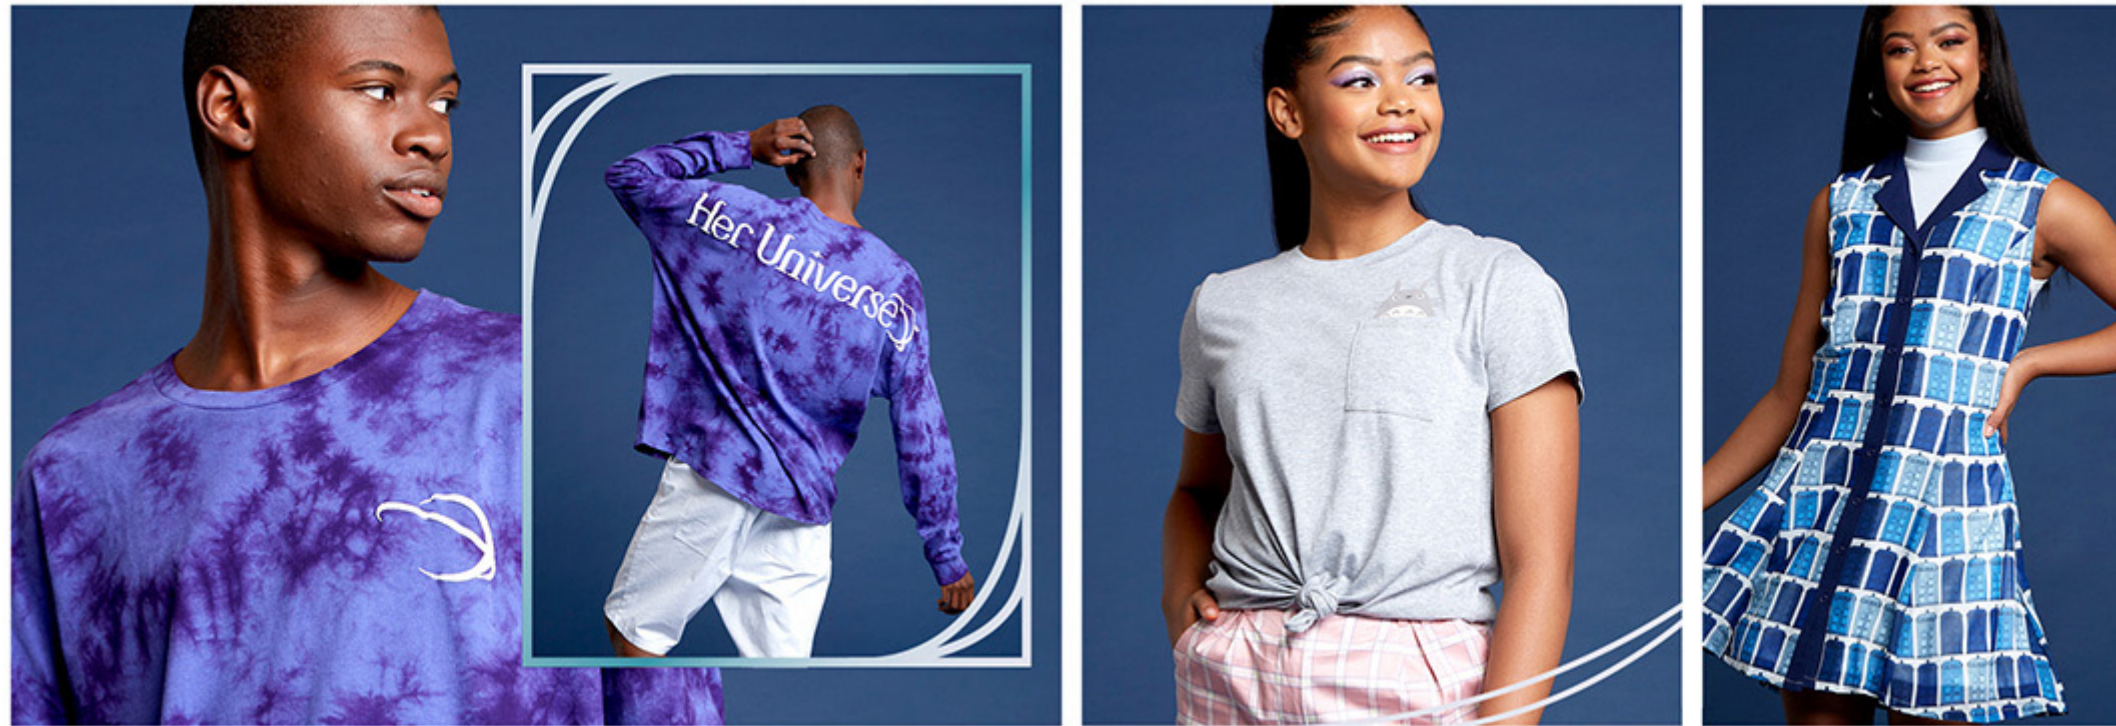

Her Universe™

WEB

10TH ANNIVERSARY (1100x400)
LOOKBOOK